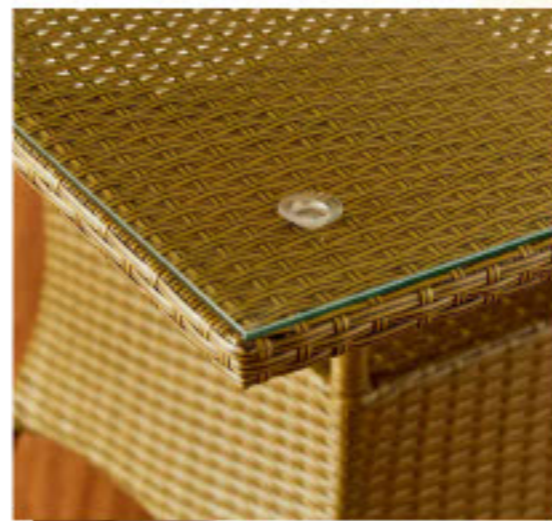

Pillow Cushion will be charged extra depending upon fabric Selection.

Dining Chair Table Set

OD-043 Dining Set 6+1 - 46,400/-

Chair Size : 35 x 26 x 26 Inch

Table Size : 60" x 36" 30" Inch

Product	Qty	Price	Amount
Chair	6	4400	26400
Rectangular Table	1	12,000	12000
Round Seat Cushion	6	700	4200
Glass Top -60"x36 30" 8mm	1	3800	3800