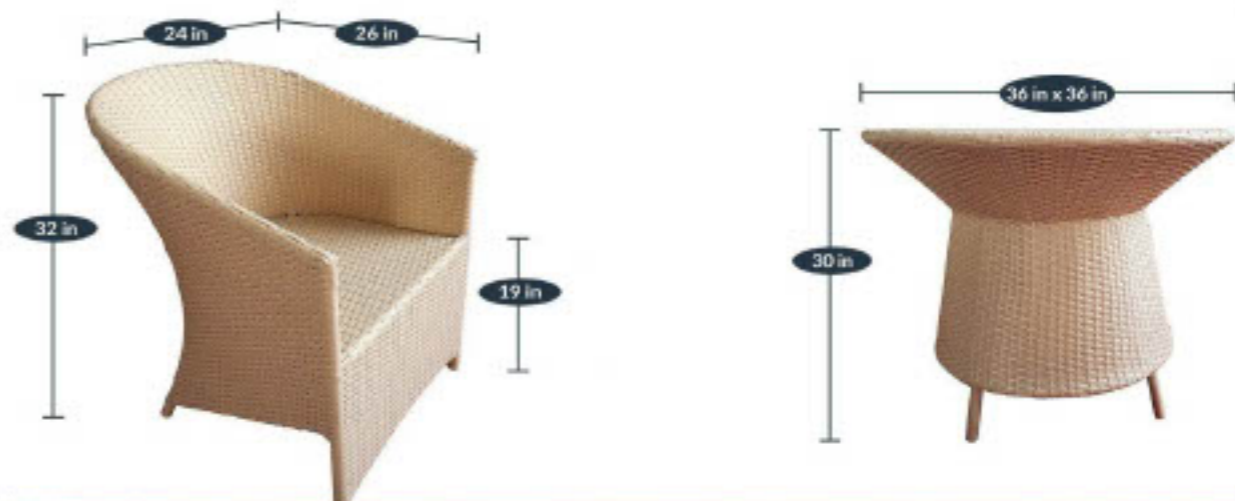

Chair Table Set

OD-015 Chair Set 4+1 - 27,400/- **Set 2+1 - 17200/-**

Chair Size ; 32"x24"x26 inch

Table Size : 30x30x30 Inch

Product	Qty	Price	Amount
Chair	4	4400	17600
Round Table	1	5000	5000
Round Seat Cushion	4	700	2800
Glass Top - 8mm	1	2000	2000

Pillow Cushion will be charged extra depending upon fabric Selection.

SWINGZY
Keep the Air Alive