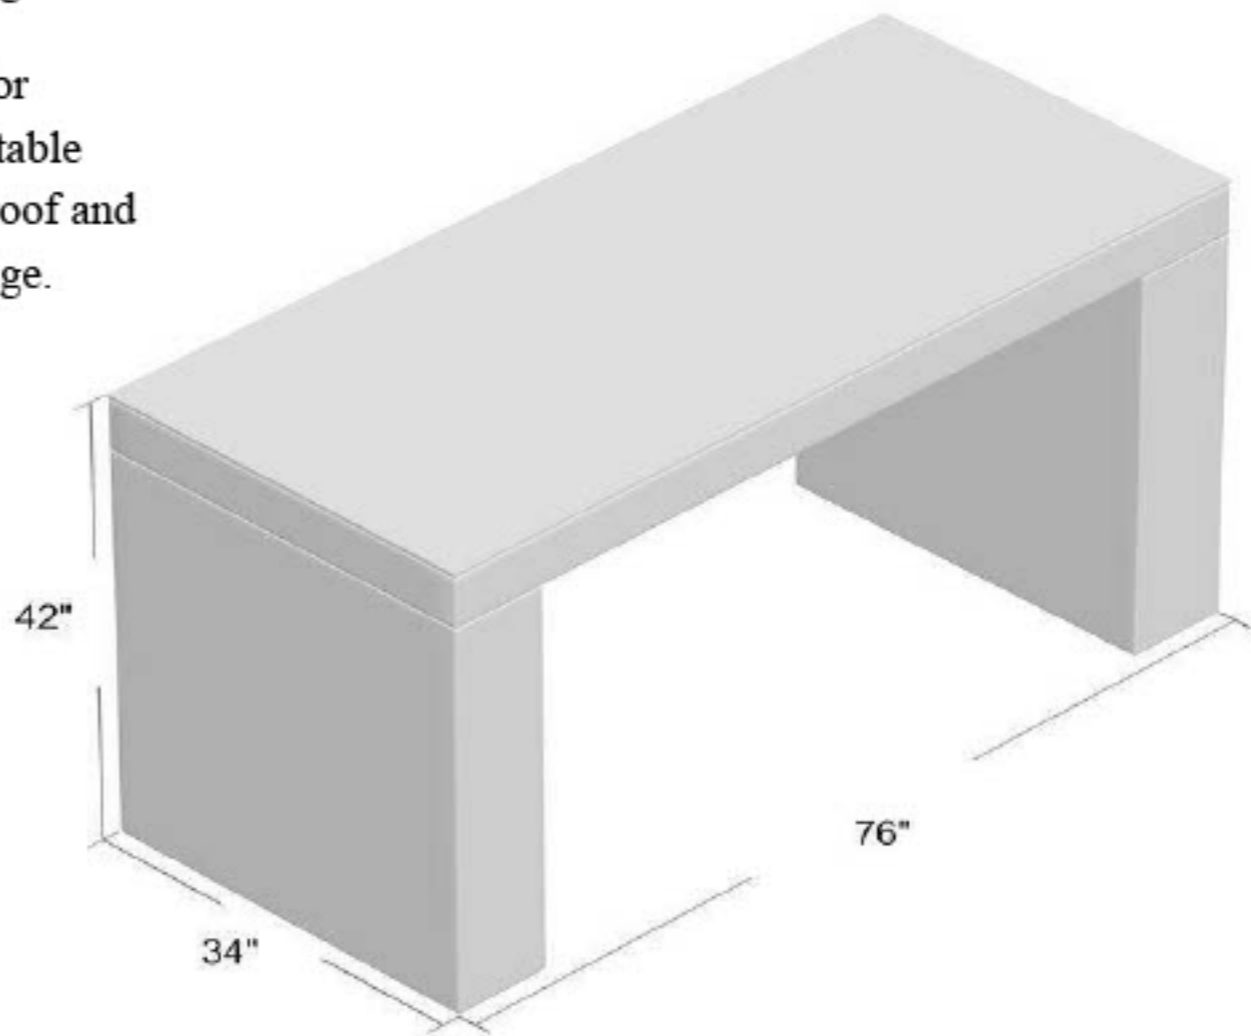

· **Patio Bar Sets** This bar set is ideal for any outdoor area. Ideal for sharing a drink with family or friends the bar set offers a high bar table and bar stools. The high-quality PE rattan is completely weatherproof and can be left outside all year round without the risk of weather damage.

· **Patio Bar Sets** This bar set is ideal for any outdoor area. Ideal for sharing a drink with family or friends the bar set offers a high bar table and bar stools. The high-quality PE rattan is completely weatherproof and can be left outside all year round without the risk of weather damage.